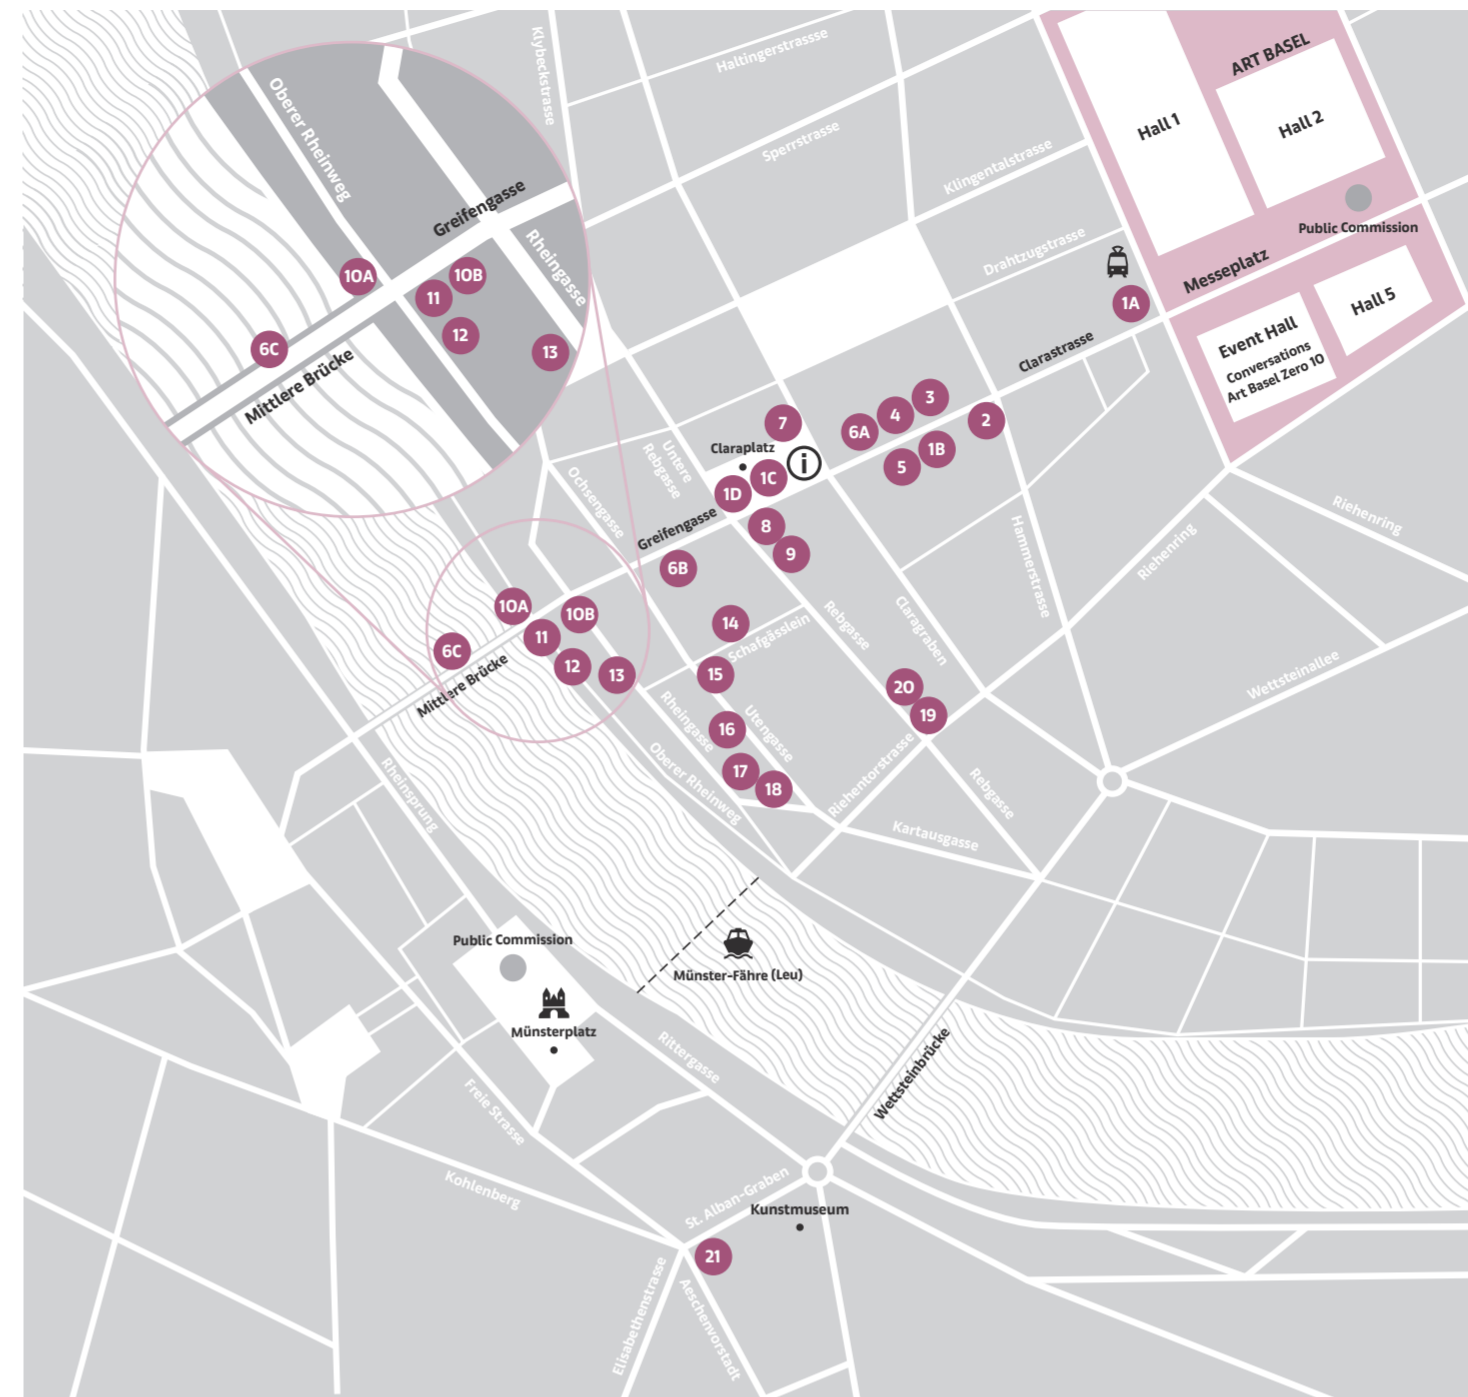

On Messeplatz, **Nairy Baghramian** presents *Modèle vivant (S'empilant)*, a site-responsive installation conceived for the square's fountain. Composed of large-scale sculptural groupings that appear stacked or precariously balanced, the work reconsiders the relationship between sculpture, architecture, and the body.

📍 Messeplatz, Messe Basel
Münsterplatz, Basel

🕒 Monday, June 15–Sunday, June 21

🚶 Free public access

Parcours Sector Map

Parcours

Curated for the third time by Stefanie Hessler, Director of Swiss Institute (SI) in New York, Art Basel's public art sector unfolds along Clarastrasse, connecting the fairground with the Rhine with one installation on view across the river near Bankverein.